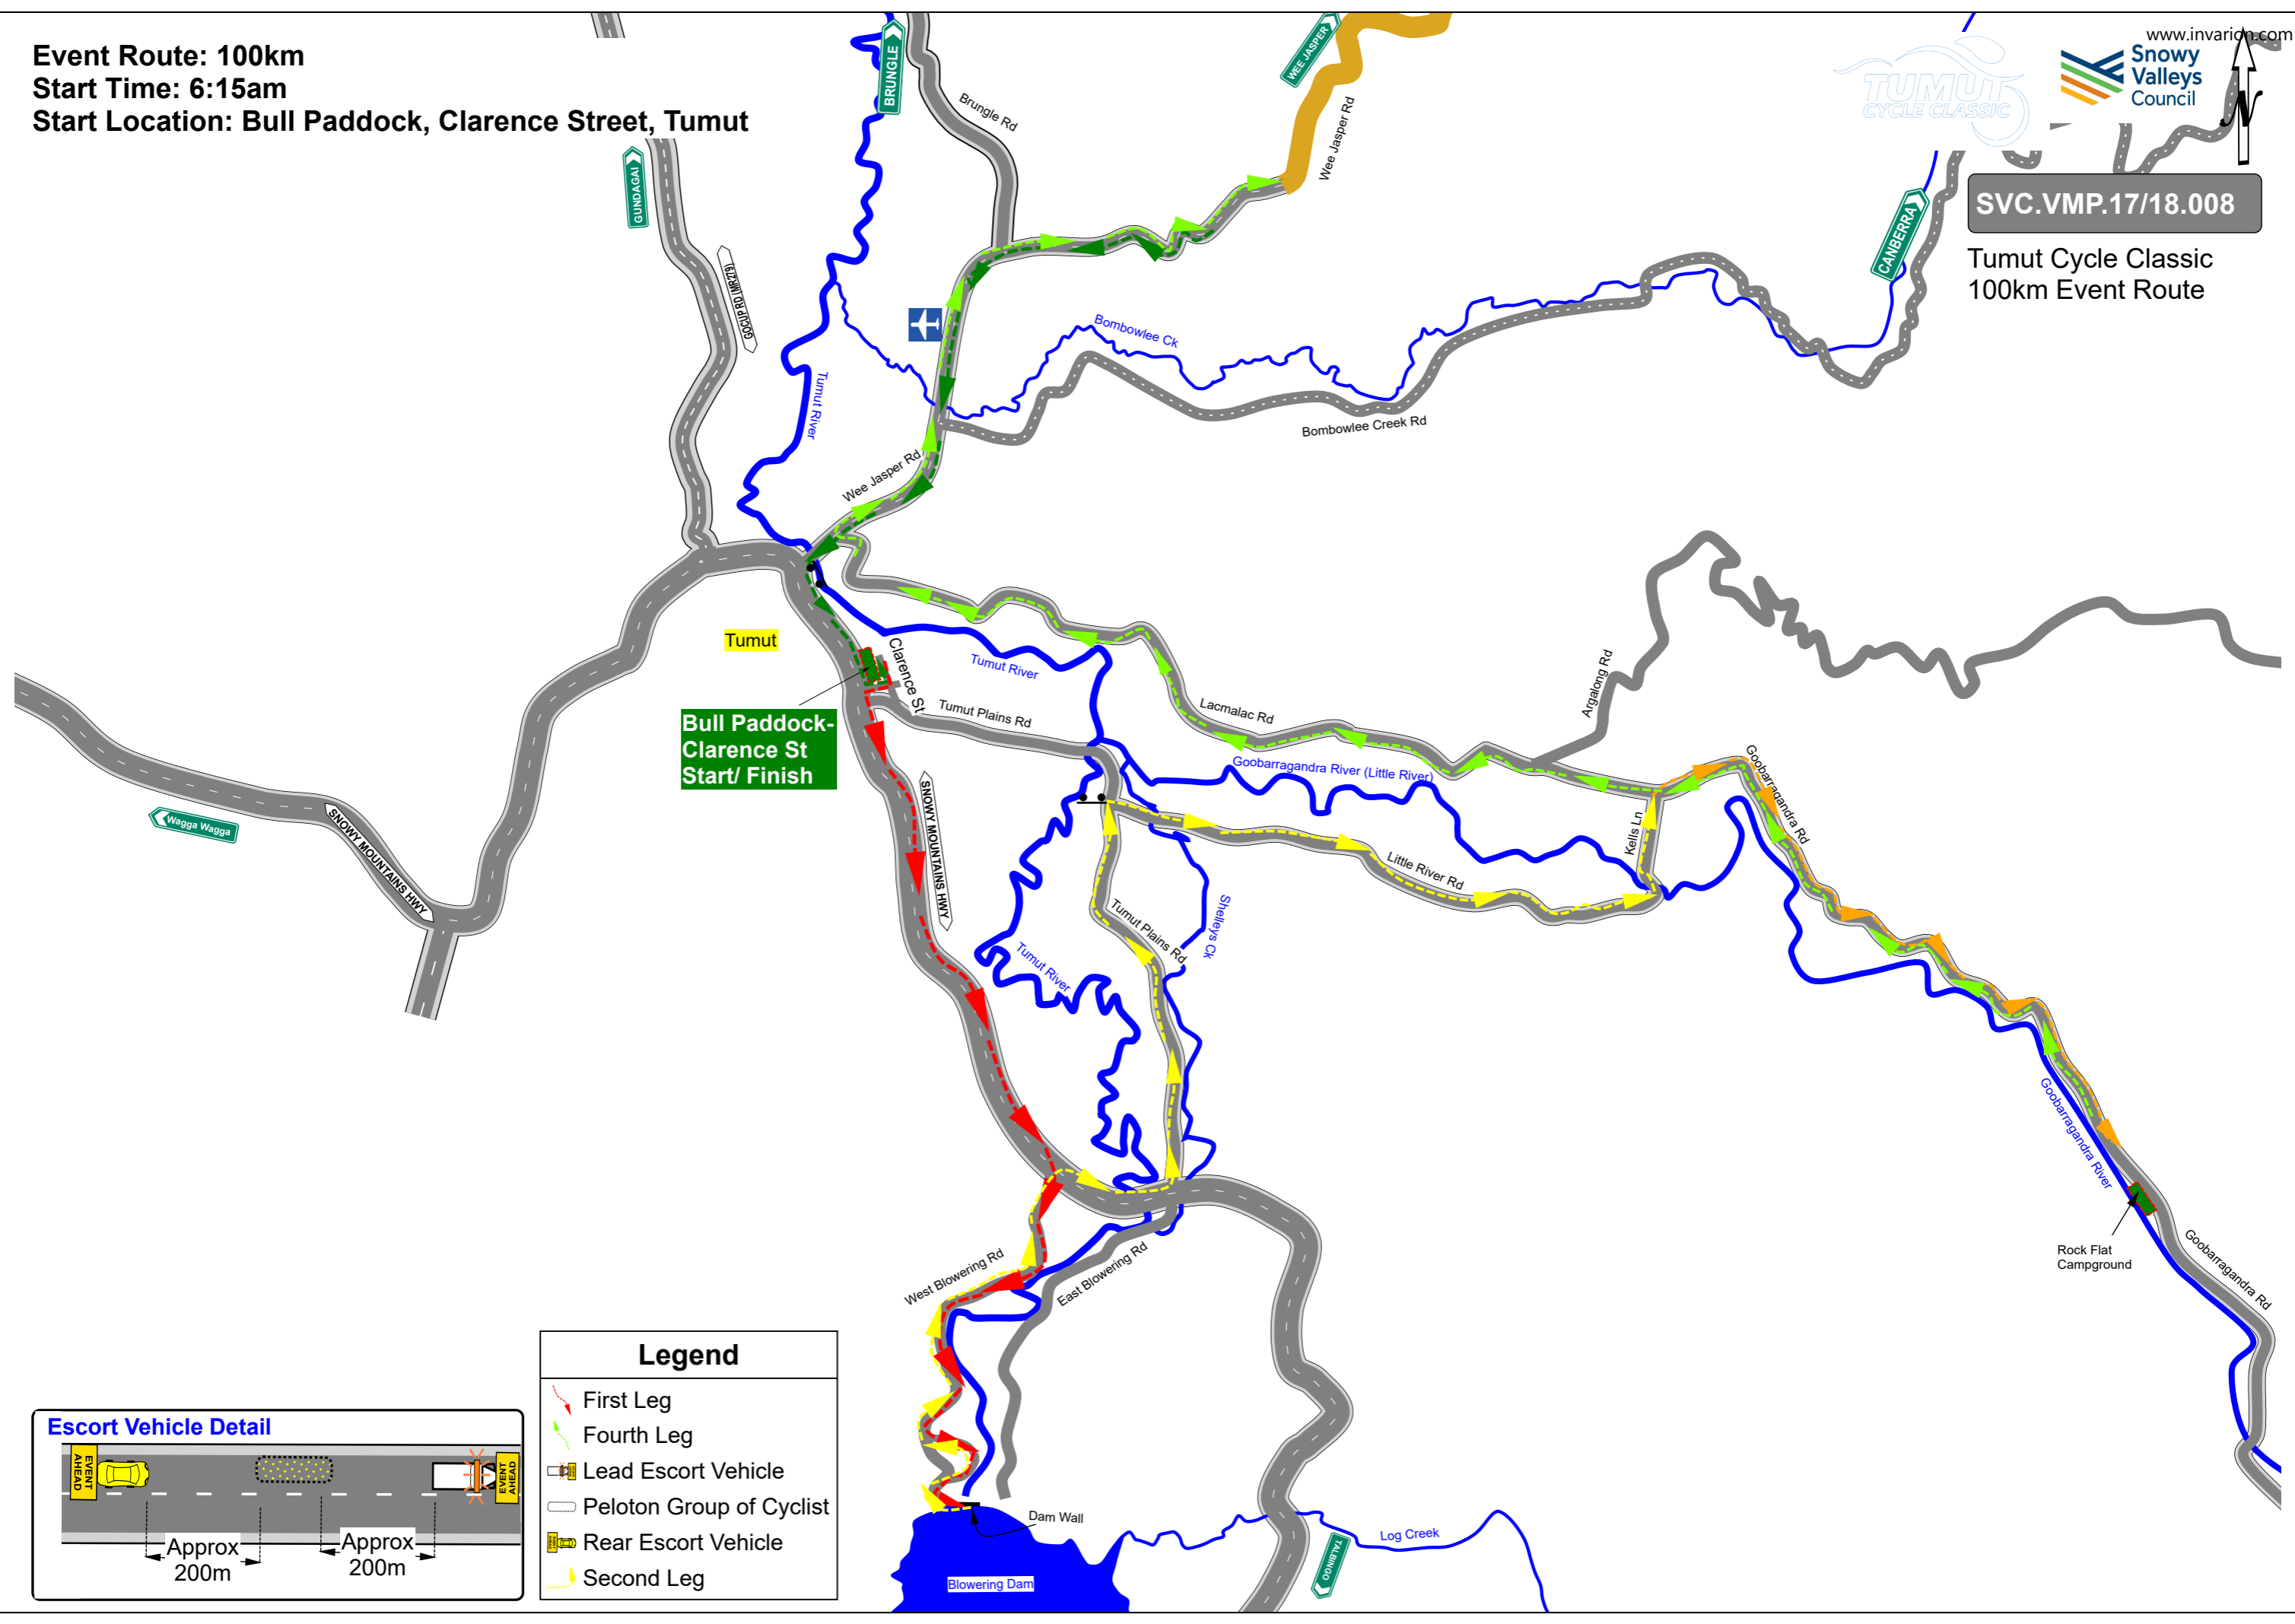

Event Route: 100km
 Start Time: 6:15am
 Start Location: Bull Paddock, Clarence Street, Tumut

SVC.VMP.17/18.008

Tumut Cycle Classic
 100km Event Route

Tumut
 Bull Paddock-
 Clarence St
 Start/ Finish

Legend

- First Leg
- Fourth Leg
- Second Leg
- Peloton Group of Cyclist
- Lead Escort Vehicle
- Rear Escort Vehicle

Escort Vehicle Detail

Approx 200m Approx 200m