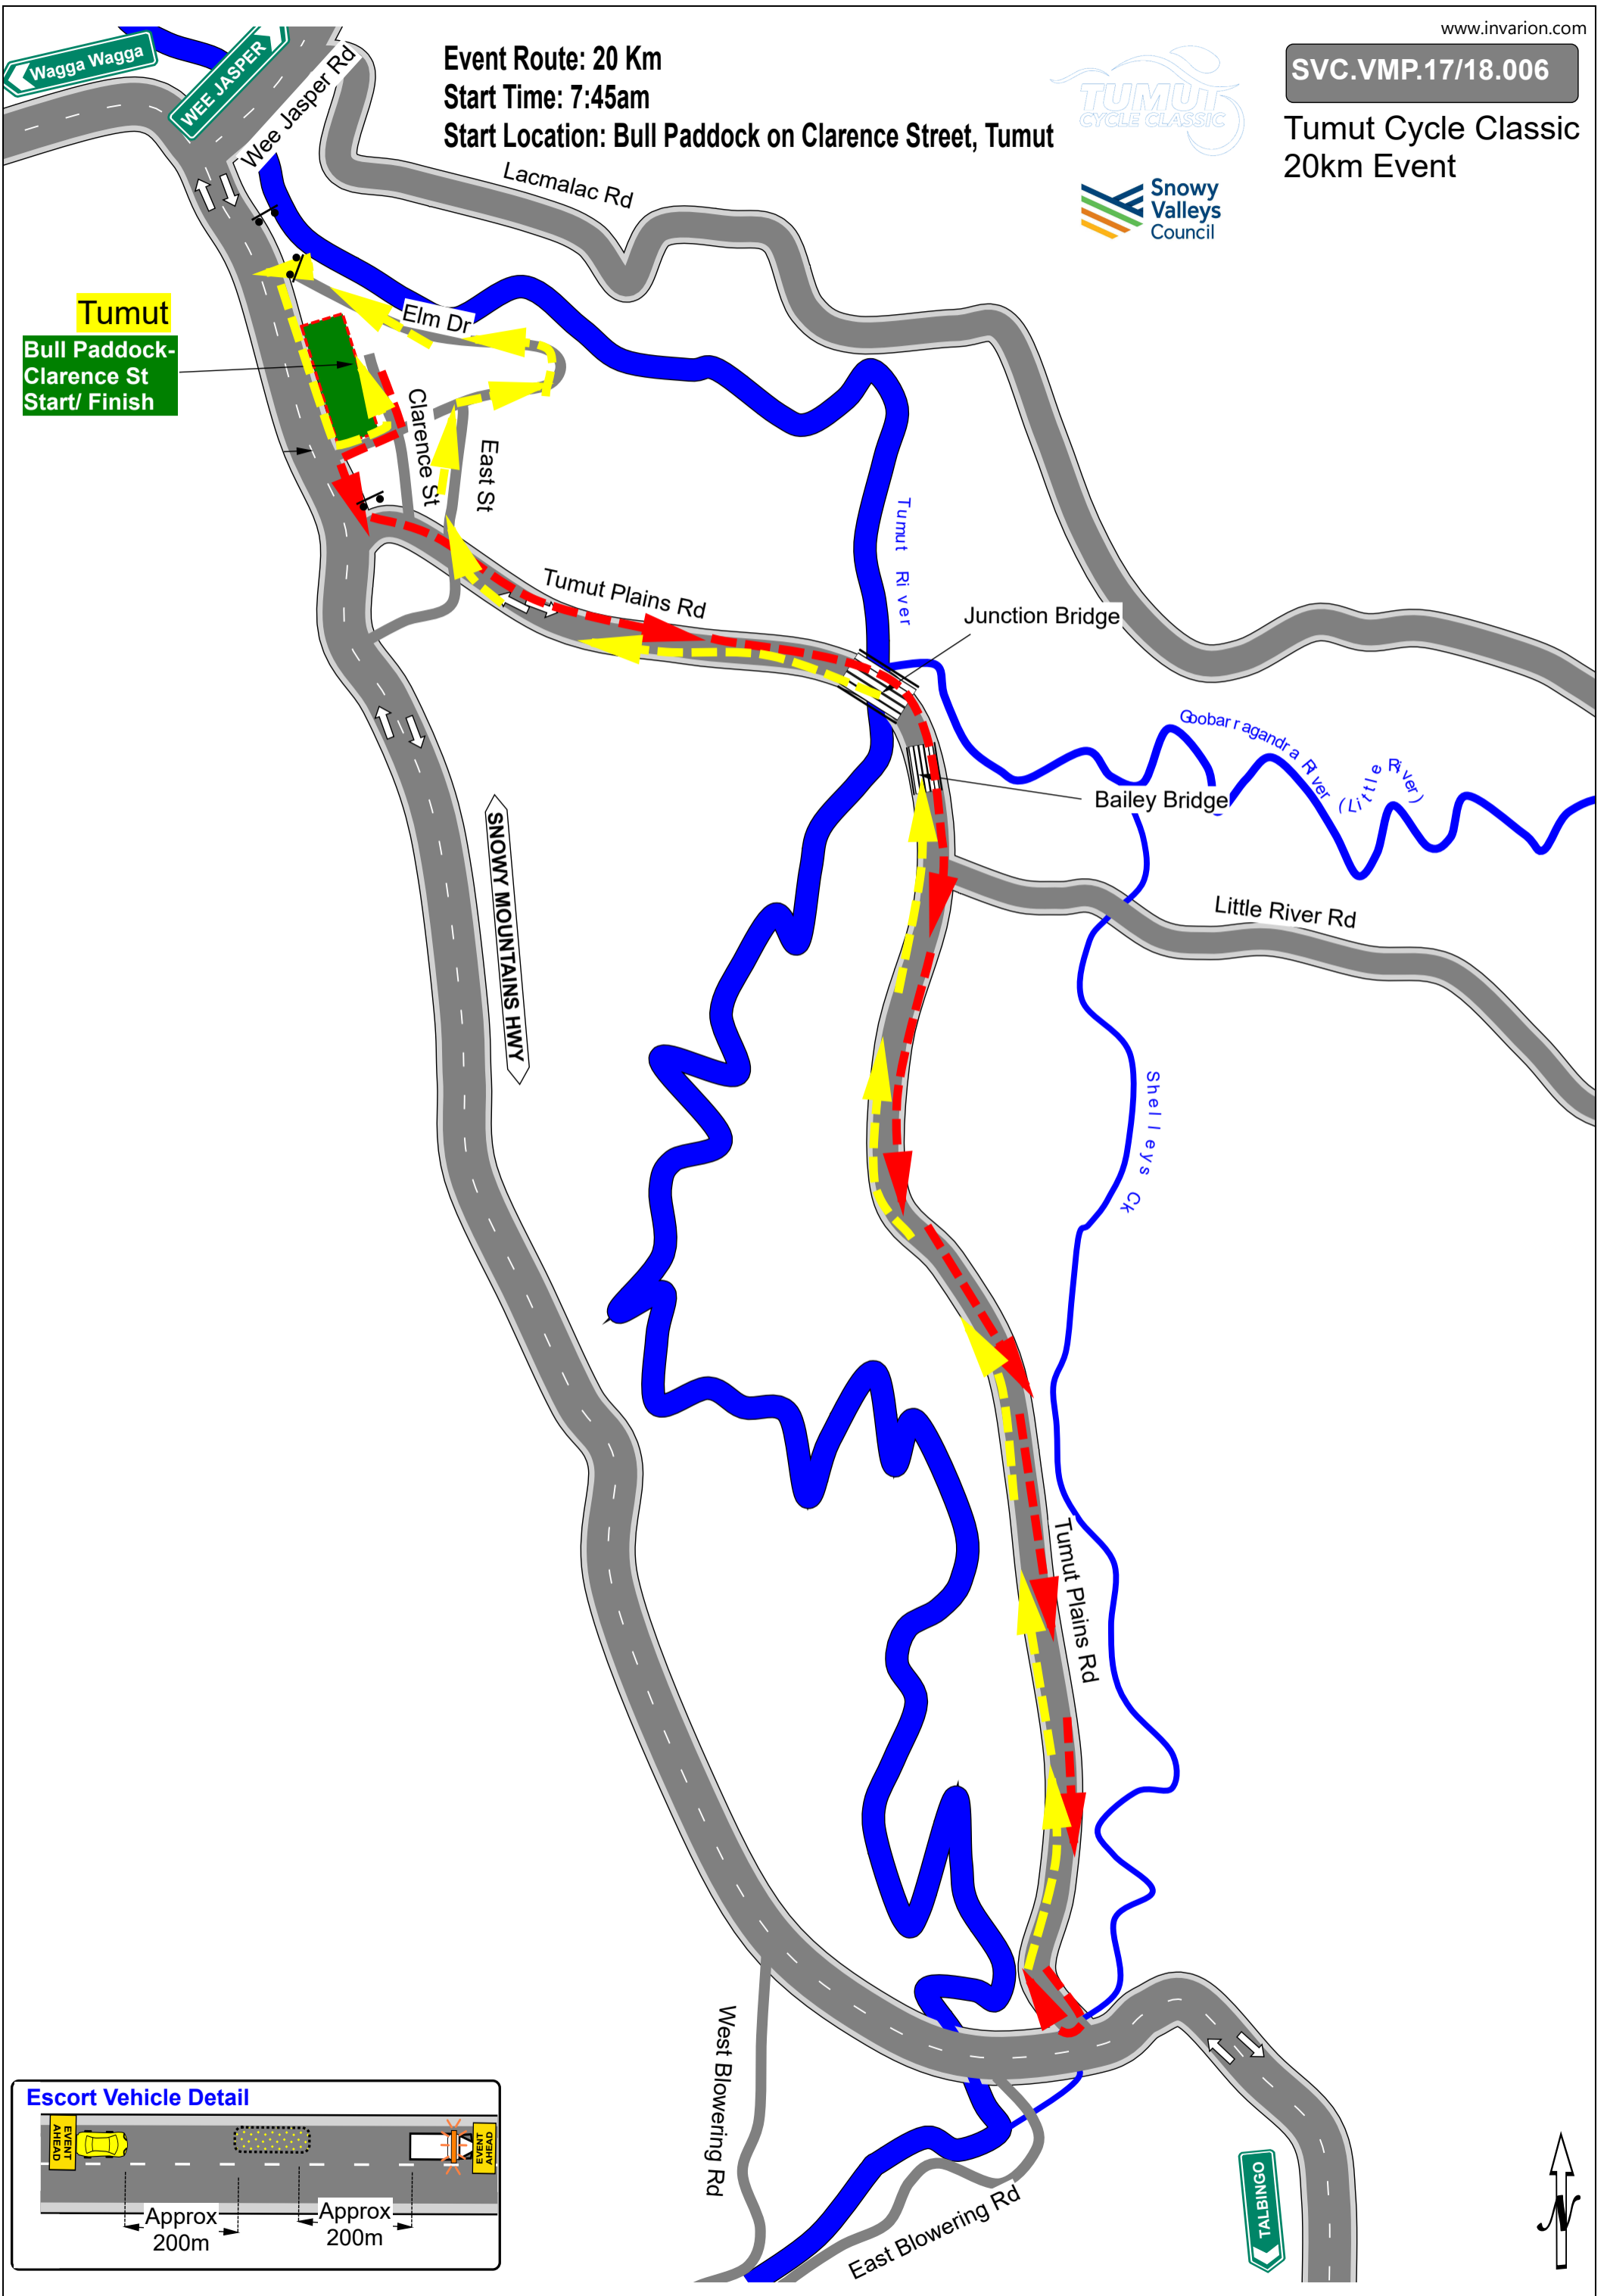

Event Route: 20 Km
Start Time: 7:45am
Start Location: Bull Paddock on Clarence Street, Tumut

Tumut
Bull Paddock-
Clarence St
Start/ Finish

SNOWY MOUNTAINS HWY